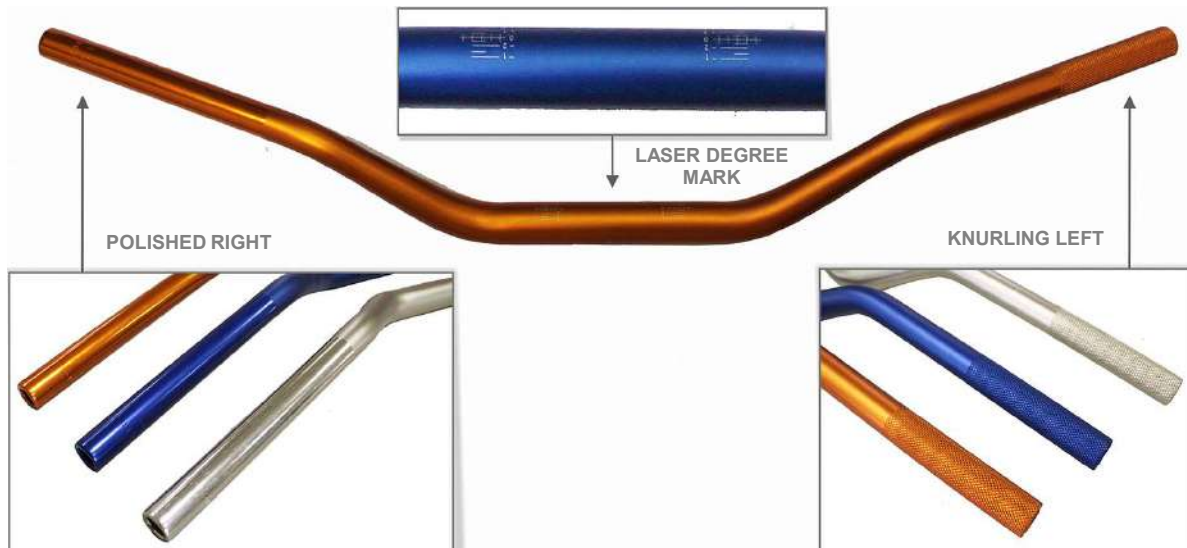

HANDLEBARS

08

NEW ITEMS IN BLUE | UPDATED APPLICATIONS IN RED

- ** ALL HANDLEBAR BARS ARE AVAILABLE IN ALUMINUM 6061,7075 OR 2014
- ** TAPERED HANDLEBARS ARE AVAILABLE FOR THE CR-LOW, CR-HI ,KX, RM, YZ, AND MINI TYPES.
- ** KNURLING, POSITION MARKS AND LASER MARKS ARE AVAILABLE FOR ALL HANDLEBARS UPON REQEUST.