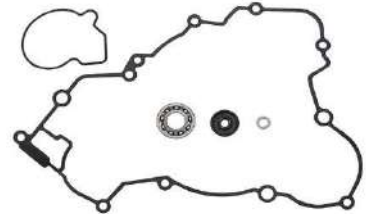

WATER PUMP REPAIR KITS

NEW ITEMS IN BLUE | UPDATED APPLICATIONS IN RED

WATER PUMP REPAIR KITS

MX-10253