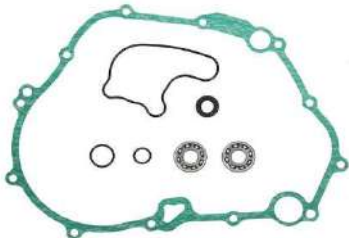

WATER PUMP REPAIR KITS

NEW ITEMS IN BLUE | UPDATED APPLICATIONS IN RED

WATER PUMP REPAIR KITS

MX-10251