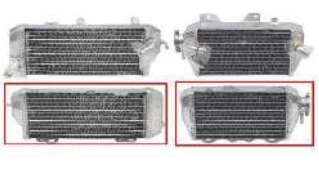

RADIATOR

NEW ITEMS IN BLUE | UPDATED APPLICATIONS IN RED

** MANUFACTURED FROM 6063 ALUMINUM W/100% BRAZED ALU CORE DELIVERS EXCELLENT PERFORMANCE AND THE MOST EFFICIENT COOLING POSSIBLE.

** FEATURES:

- STANDARD AND OVERSIZE AVAILABLE
- CAPACITY FOR THE OVERSIZE 20~30% HIGHER THAN OEM.
- NO INSTALLATION MODIFICATIONS NECESSARY
- TIG WELDED TANKS, CONNECTIONS, SEAMS, AND BRACKETS

** SOLD IN SETS (LEFT AND RIGHT)

XD-10016