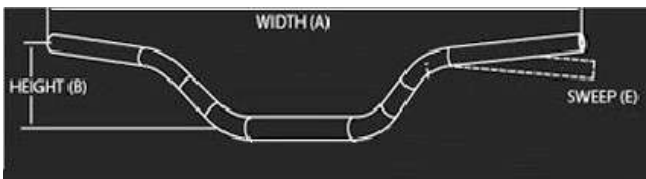

28.6MM DOUBLE-BUTTED SERIES

- ** DOUBLE-BUTTED ALUMINUM DESIGN GIVES STRENGTH, SAVES WEIGHT, AND PROVIDES EXTRA VIBRATION DAMPING.
- ** SHOT PEENED AND ANODIZED FOR GREATER DURABILITY.
- ** KNURLED GRIP AREA TO RESIST SLIPPAGE.
- ** MATERIAL: AL 7075.
- ** AVAILABLE IN RED/BLUE/SILVER/TITANIUM.