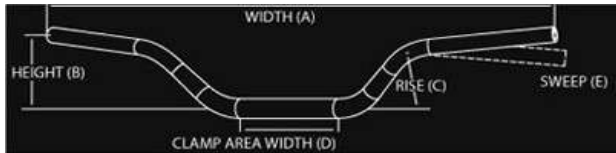

HANDLEBARS

NEW ITEMS IN BLUE | UPDATED APPLICATIONS IN RED

TAPERED

HANDLEBAR SERIES

COLORS AVAILABLE: BLACK (BK), ORANGE (OR) TITANIUM (TI), BLUE (BL), GOLD (GD), RED (RD)

- ** ALU. 7075 FOR DURABILITY
- ** 5MM WALL THICKNESS THROUGH THE ENTIRE BAR FOR EXCEPTIONAL STRENGTH AND LESS VIBRATION
- ** COUNTER-BORED BAR ENDS TO EASILY ACCEPT HANDGUARD INSERTS
- ** SHOTPEENED (SANDBLASTED) TO INCREASE ALUMINUM STRENGTH AND CREATE ANTI-SLIP CLAMPING ACTION
- ** LEFT HAND KNURLING, RIGHT HAND POLISH, AND LASER DEGREE MARKS