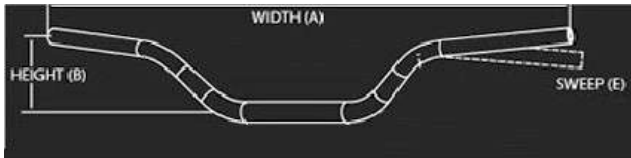

HANDLEBARS

08

NEW ITEMS IN BLUE | UPDATED APPLICATIONS IN RED

- ** THE BIG BAR CONSTRUCTED WITH 7075 HEAT-TREATED ALUMINUM TUBING.
- ** 1 1/8" DIAMETER CLAMPING AREA.
- ** TAPERED OUTER 1 1/8" TO 7/8" INCREASES STRENGTH AND ALLOW FITMENT OF STANDARD GRIPS AND CONTROLS.
- ** KNURLING - GRIPS END ONLY - INCREASES BONDING BETWEEN BAR AND GRIP.
- ** BEAD-BLASTED SURFACE FINISH TO HELP PREVENT FATIGUE FAILURE.